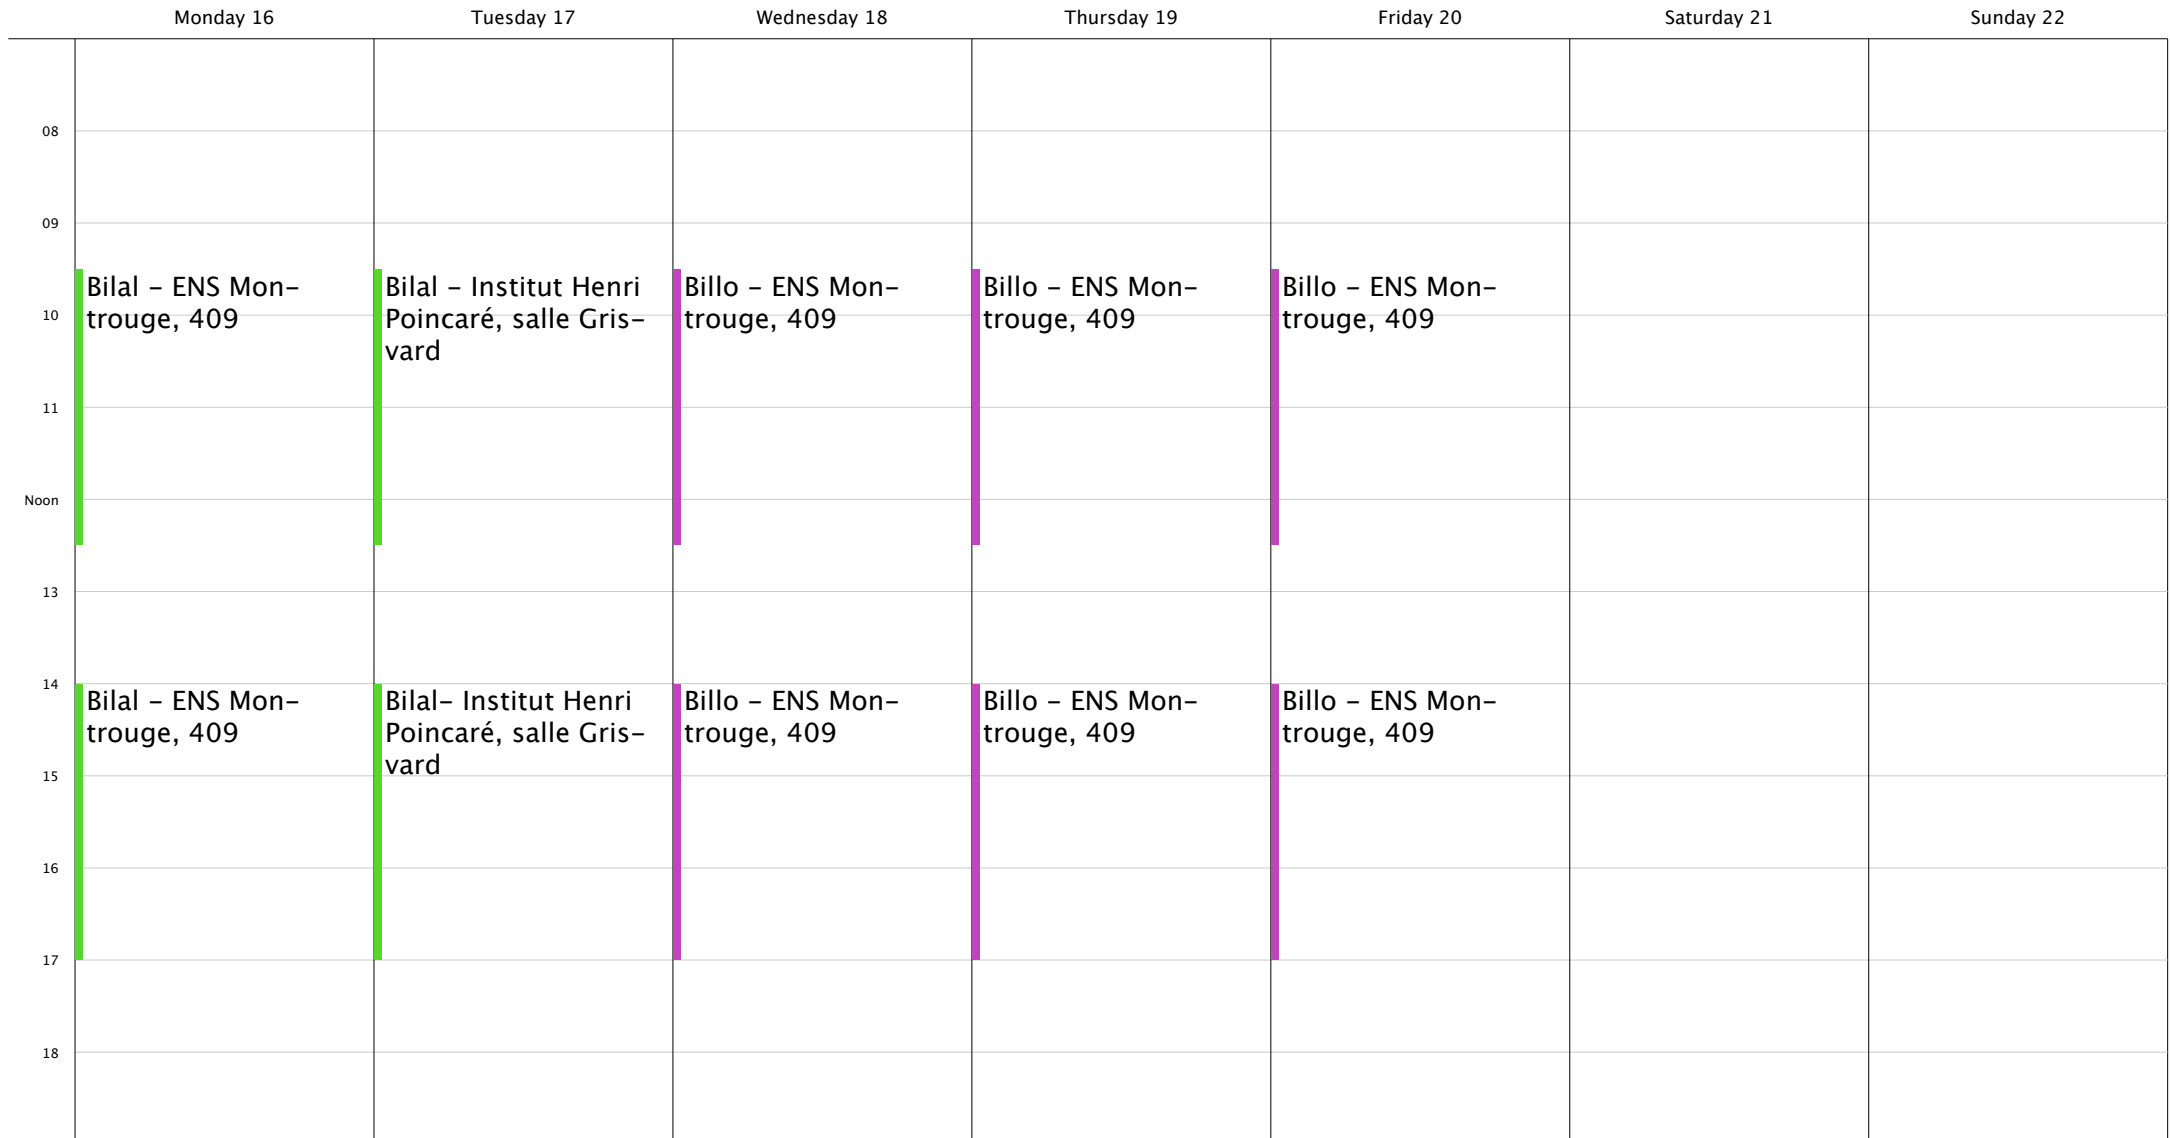

16 October to 22 October, 2023

Week 42

- Compere
- Billo
- Lerda
- AC-chambre
- Glaciere
- Siri Found in Apps
- Fêtes (France)
- Anniversaires
- Bilal

October 2023							November 2023						
M	T	W	T	F	S	S	M	T	W	T	F	S	S
						1		1	2	3	4	5	
2	3	4	5	6	7	8	6	7	8	9	10	11	12
9	10	11	12	13	14	15	13	14	15	16	17	18	19
16	17	18	19	20	21	22	20	21	22	23	24	25	26
23	24	25	26	27	28	29	27	28	29	30			
30	31